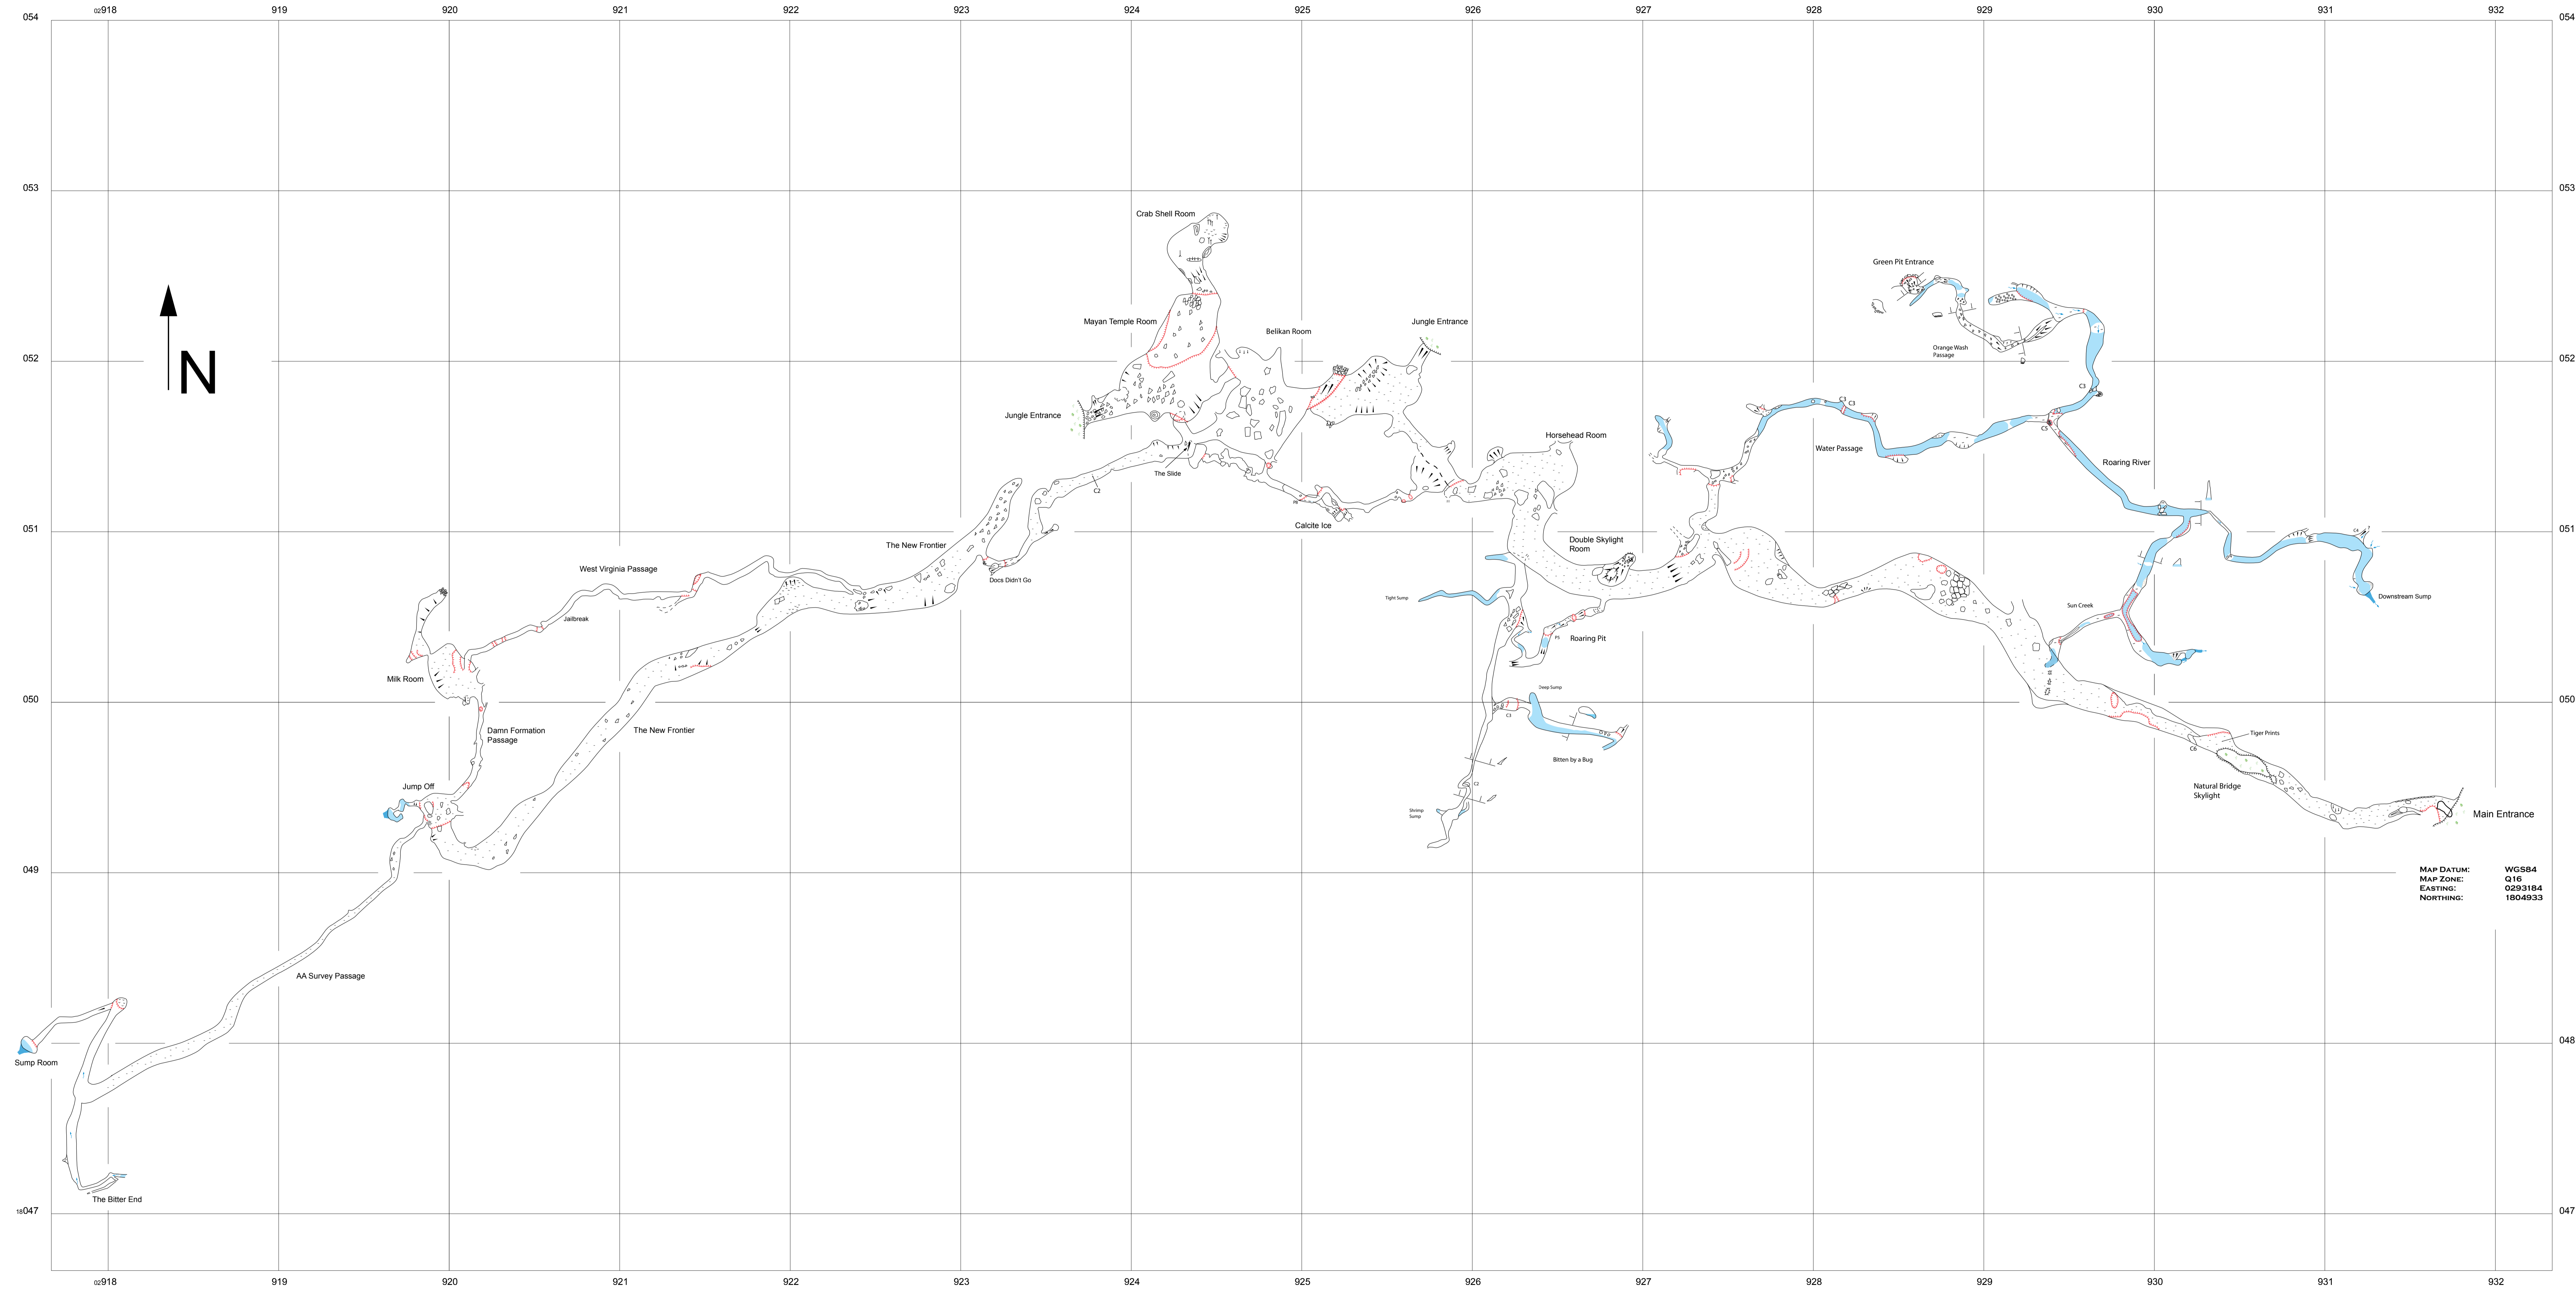

TIGER CAVE TOLEDO DISTRICT, BELIZE

MAP DATUM: WGS84
 MAP ZONE: Q 16
 EASTING: 0293184
 NORTHING: 1804933

Drawn by Rick Hudson (2010)

Surveyed in 1984-1986 by:
 Donna Borders
 Ann Bosted
 Peter Bosted
 Peter Carter
 Don Conover
 Chip Dear
 Percy H. Dougherty
 Pakawan Duvall
 Gayle Goldsmith
 Frank Herzog
 Paul Hill
 Mark Hartmayer
 Mark Hartinger
 Mike Hawranick
 Barb Schaeffer
 Geary Schindel
 Susan Schindel
 Doug Stecko
 Bernie Szukalski
 Russ Turner
 Bruce Wartham
 Sam Wiest

Surveyed in 2008 (Roaring River) by:
 Nicky Bayley
 Russell Brooks
 Rick Hudson
 Bruno Kuppinger
 Andy Lewington

Surveyed in 2010 (Roaring Pit) by:
 Maxine Bateman
 Alan Braybrooke
 Russell Brooks
 Rick Hudson
 Phil Walker

Surveyed in 2010 (Green Pit) by:
 Maxine Bateman
 Nicky Bayley
 Russell Brooks
 Rick Hudson