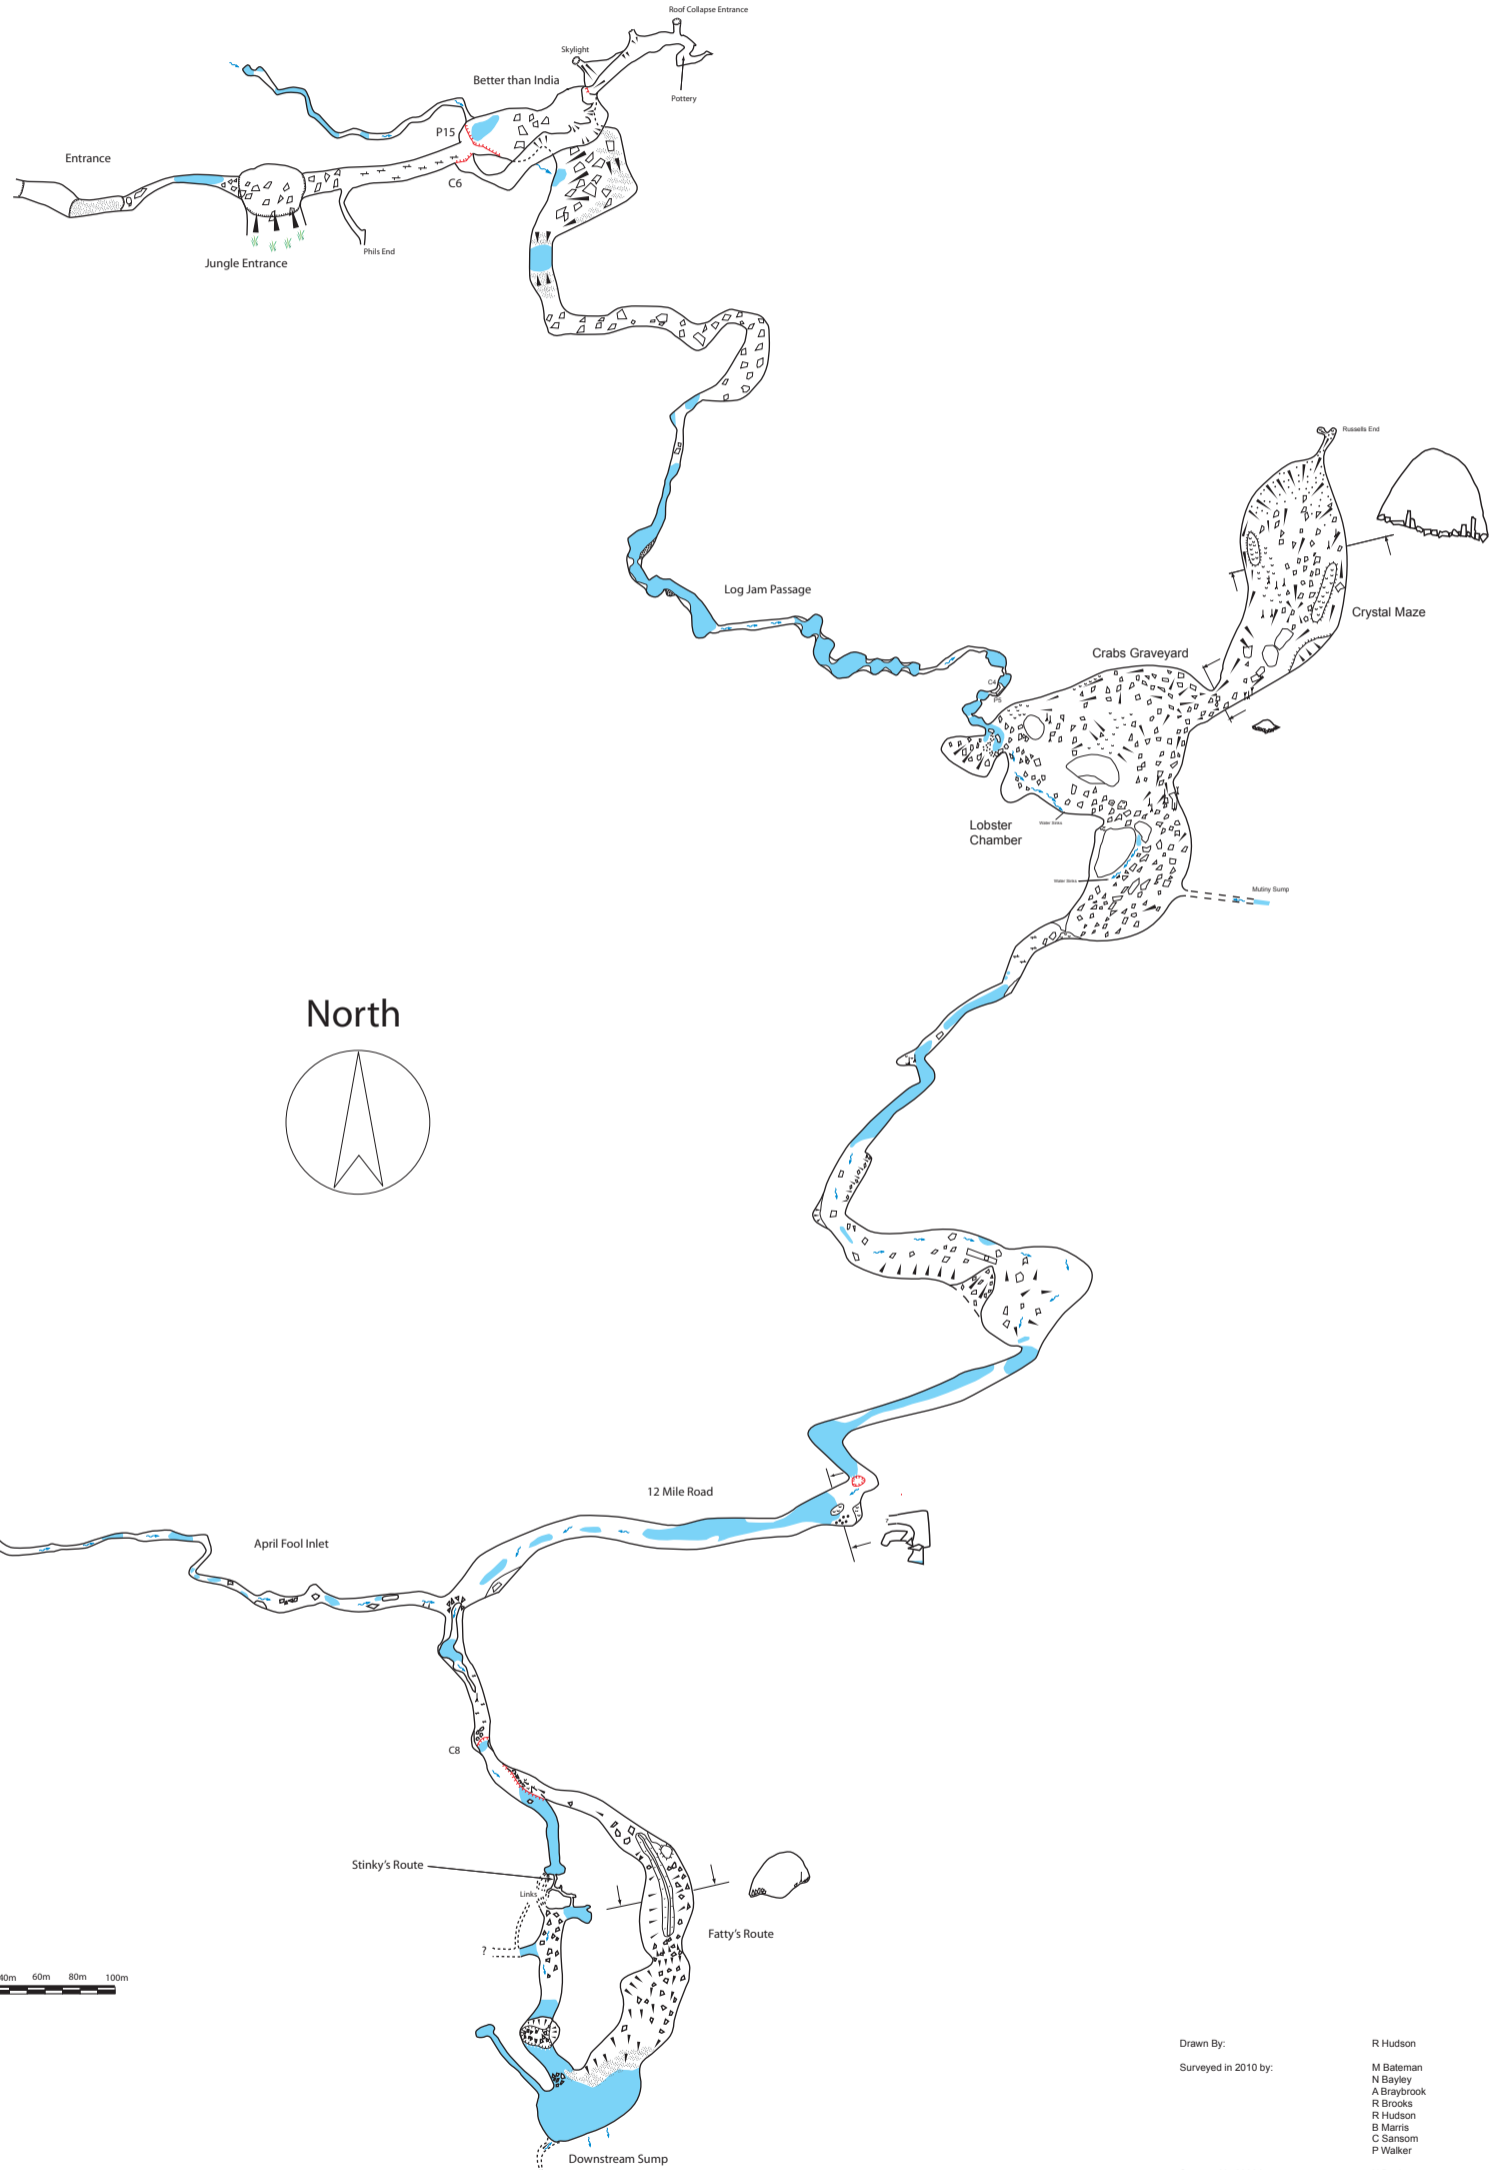

Pueblo Creek Cave, Pueblo Viejo, Belize

Drawn By: R Hudson
 Surveyed in 2010 by: M Baleman, N Bayley, A Braybrook, R Brooks, R Hudson, B Marris, C Sansom, P Walker
 Surveyed in 2008 by: N Bayley, R Brooks, P Craddy, G Evans, R Hudson, A Lewington, B Marris
 Surveyed in 2006 by: A Braybrook, T Drydon, G Evans, D Hyland, P Walker, R Williams, D W