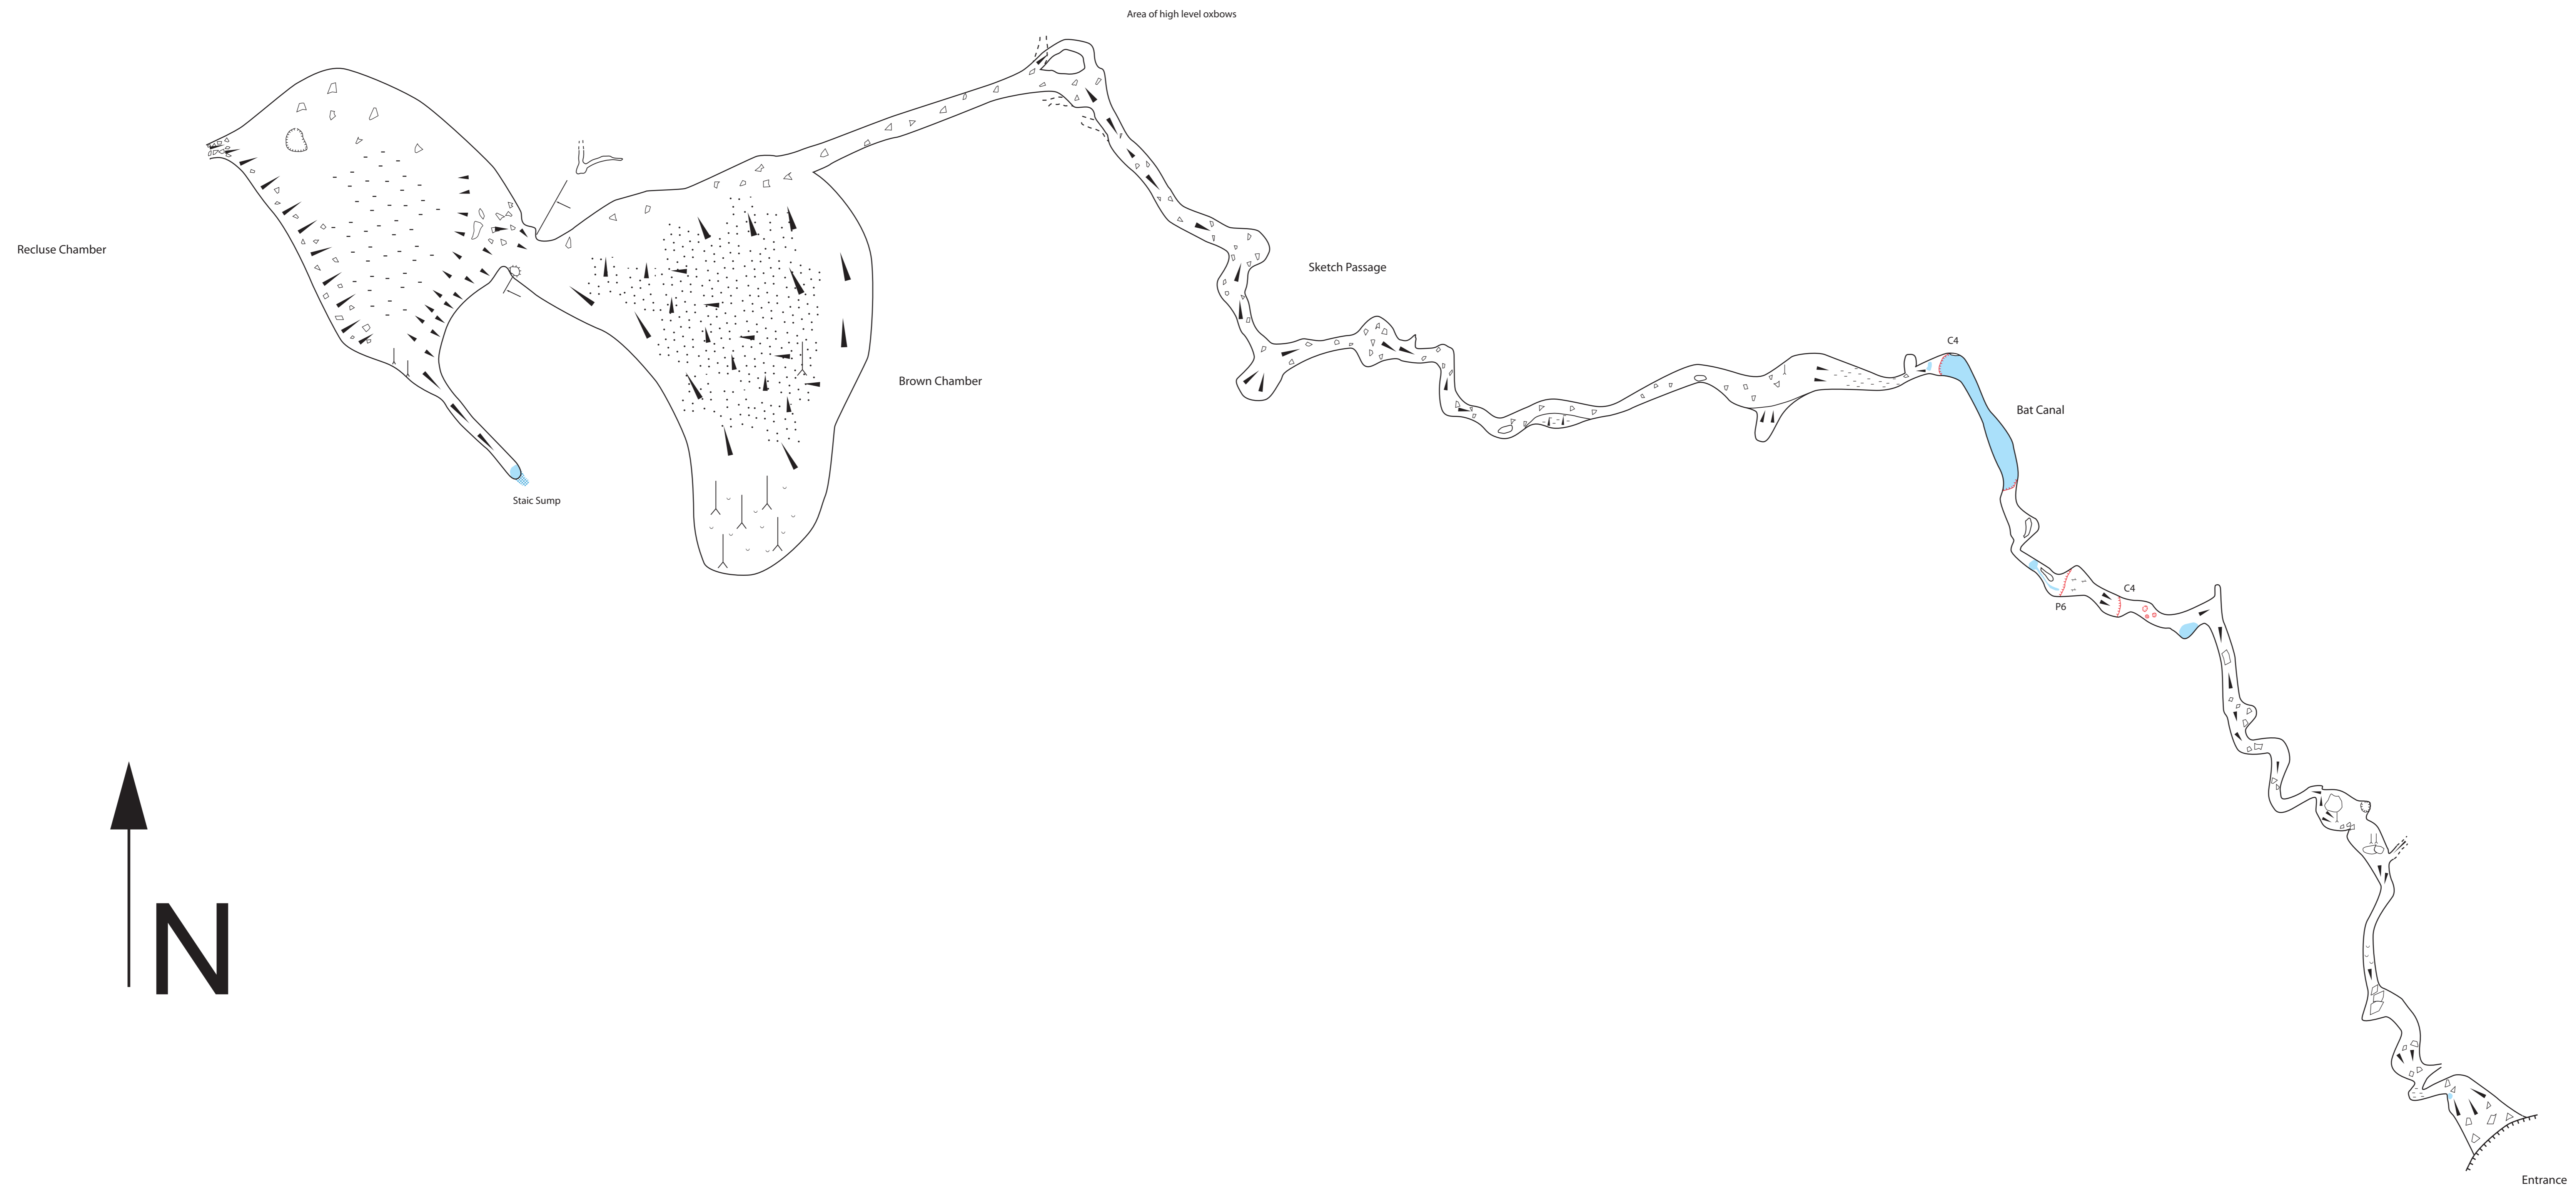

# La Gonita Cave, Toledo District, Belize

Drawn by: R Hudson  
Surveyed in 2008 by: N Bayley  
R Hudson  
A Lewington  
B Marris  
Surveyed in 2010 by: N Bayley  
A Braybrook  
R Brooks  
R Hudson  
C Sansom